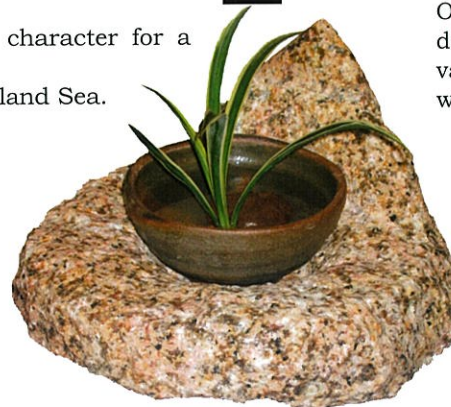

The sunset over the Seto Inland Sea is beautifully represented by the stone slate which is another example of our precise craftsmanship. This is accomplished by using only pink-grain-flecked quality stones with an impressive patina surface character for a natural feeling. Stone options also include blue granite for an image of the blue Seto Inland Sea.

「花台」 Flower Vase

「サビ系」御影石を用いた花台とプレートです。落ち着きのある色調で色々な用途に利用できます。

Granite combined with a "patina" effect finds its application in a beautiful stone carving. Its subdued coloured effect offers a range of uses. One such use is a wonderfully attractive flower vase. This product comes with a plate.